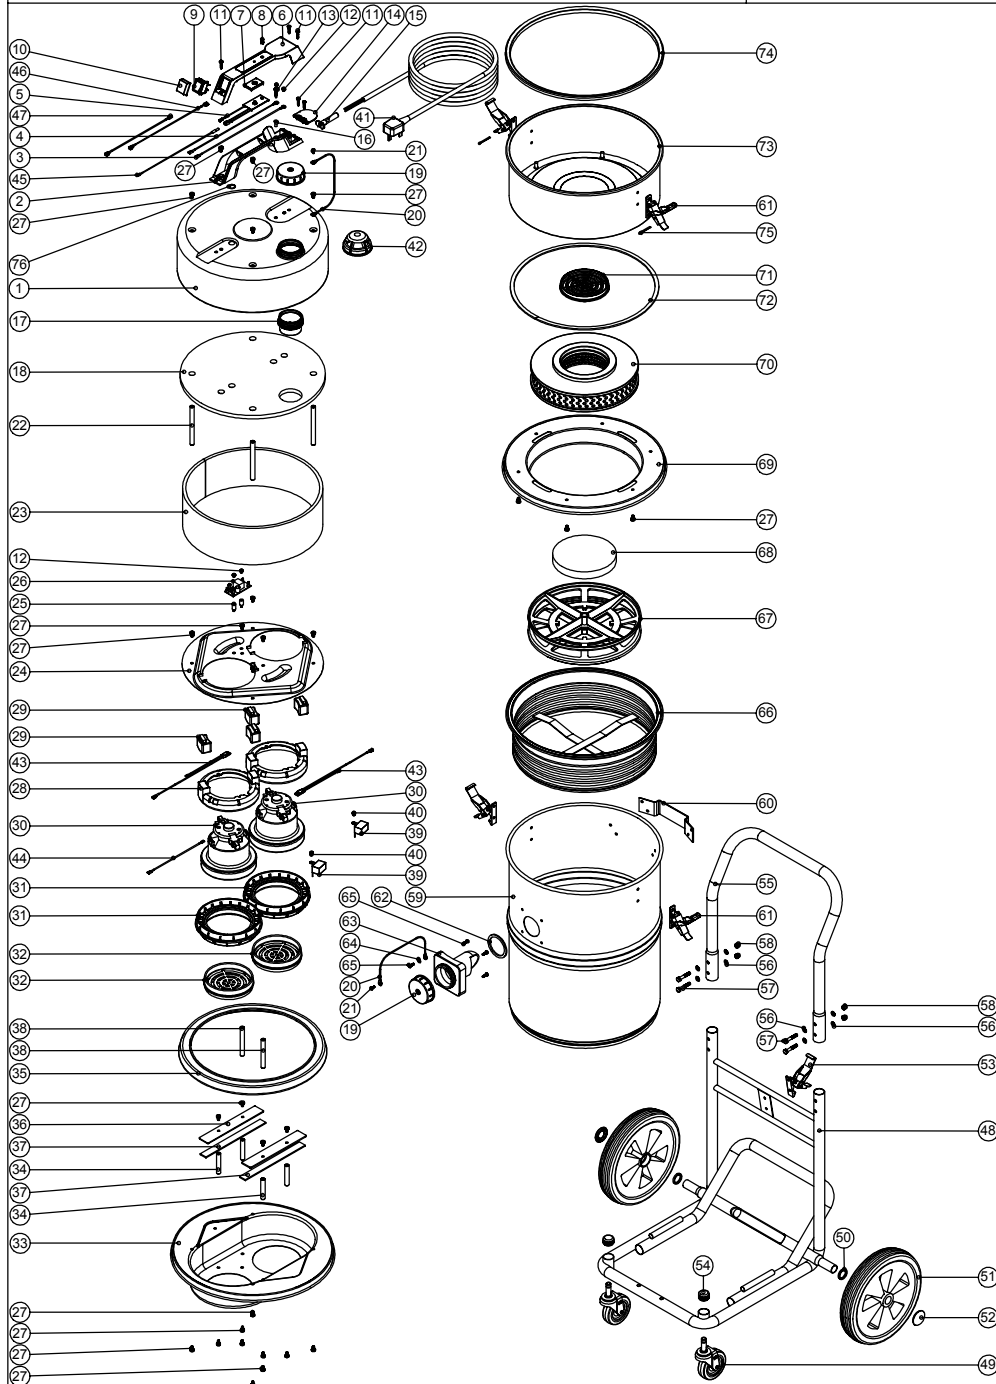

# Numatic International Spare Parts

Model No:HZD752

POS:	PART NO:	DESCRIPTION:	COMMENTS:
1	401800	BLACK HEAD TOP C/W YELLOW NUMATIC HEAD LOGO	
2	320291	HANDLE MOULDING C/W INSERTS	STANDARD MACHINE
3	320003	BROWN LINK WIRE	120V CSA MACHINE 230V MACHINES
	320320	200MM LONG BROWN LINK WIRE	120V MACHINES
4	320183	BLUE LINK WIRE	STANDARD MACHINE
	320322	200MM LONG BLUE LINK WIRE	120V MACHINES
5	220677	230V LOW FLOW INDICATOR DEVICE	
	220678	120V LOW FLOW INDICATOR	
6	303404	HANDLE COVER DRILLED	STANDARD MACHINE
	320473	HANDLE COVER	120V CSA MACHINE
7	202086	LOW FLOW PCB MOUNTING GASKET	120V CSA MACHINE
8	220381	AMBER LENS	
9	220552	RED ROCKER SWITCH	
10	220238	SWITCH COVER	
11	219107	No6 X 5/8" LONG PLASTITE SCREW	
12	219090	M4.8MM LG.POZI-PAN.SCREW.Z/PL.SEM	
13	219274	M4 X 25MM LONG STETS SCREW	
14	220131	CABLE CLAMP	
15	220132	STRESS RELIEF SLEEVE	230V MACHINES
	220541	STRESS RELIEF SLEEVE	120V MACHINES
16	220078	EARTHING SPACER	
17	206005	AIR OUTLET NECK	
18	303027	TOP FELT	
19	206363	BLANKING CAP	
20	303037	BLANKING CAP FIXING WIRE	
21	219301	No6 POZI PAN S/T SCREW X 9.5MM LONG	
22	208002	108.5MM LONG ALUMINIUM SPACER	
23	203003	SIDE FELT	
24	401369	TOP MOTOR HOUSING	
25	219414	NYLON PILLAR	
26	220555	DELAY START MODULE 230V	
	220556	120V DELAY START MODULE	
27	219047	M6 X 10MM LONG POZI PAN SEMS SCREW	
28	208420	ES MOTOR SPACER	
29	202087	TOP RUBBER	
30	205070	230V ES MOTOR	
	205075	120V ES MOTOR	
31	202088	BOTTOM MOTOR GASKET	
32	227173	FAN GUARD	
33	401371	BOTTOM MOTOR HOUSING	
34	208013	56.5MM LONG ALUMINIUM SPACER	
35	202022	BUFFER GASKET	
36	401404	SUPPORT BAR	
37	212024	19MM WIDE X 3MM THICK INSEAL	400MM LONG
38	208001	80MM LONG ALUMINIUM SPACER	
39	220682	SUPPRESSOR ASSY WITH 2.48 TERMINALS	
40	219566	M4.6MM LG.POZI-PAN.SCREW.Z/PL.TAPTITE	
41	220232	MAINS CABLE (U.K. PLUG)	
	220253	MAINS CABLE (C.E.E. PLUG)	
	220094	MAINS CABLE (NO PLUG)	
	220221	MAINS CABLE (C.S.A. PLUG)	
	299039	MAINS CABLE (AUSTRALIAN PLUG)	
	220468	MAINS CABLE (SOUTH AFRICA)	
	220487	MAINS CABLE (16 AWG NONE PLUGED CABLE FOR TIWAN)	
42	604151	NVM 51 DIFFUSER	
43	220799	IHZ 230V OVERLOAD ASSY MODIFIED	
	220798	120V OVERLOAD ASSEMBLY	
44	320328	150MM LONG WHITE LINK WIRE	
45	320420	LOW FLOW INDICATOR LINK WIRE	
46	320421	220MM LONG BROWN LINK WIRE	230V MACHINES
	320422	220MM LONG BROWN LINK WIRE	120V MACHINES
47	320381	280MM LONG BLUE LINK WIRE	230V MACHINES
	220308	270MM LONG BLUE LINK WIRE	120V MACHINES
48	302138	750/1000 HDF CHASSIS ASSY S/S	
49	204060	3" CASTOR (GREY)	
50	219505	NYLON WASHER	
51	204028	10" WHEEL 20MM BORE	
52	219504	STARLOCK PUSH ON FASTENER	
53	206028	TOGGLE	
54	20637V	25.4MM TUBE END STOP	
55	402200	4/750 WIV/VV750 STATIC HD HANDLE	
56	219007	M6 FORM B WASHER	
57	219064	M6 X 35MM LONG HEX HEAD BOLT	
58	219080	M6 DOMENUT	
59	400033	YELLOW DRUM ASSEMBLY	
60	403001	BACK BRACKET	
61	208022	TOGGLE SMALL CLAW	
62	202027	HOSE FLANGE GASKET	
63	303035	HOSE CONNECTION FLANGE	
64	219003	M5 FORM A WASHER	
65	219101	NO8 X 1/2" LONG POZI PAN SCREW	
66	207030	WHITE FILTER + MOULDING GASKET	
67	209101	FILTER GRID DOUBLE	
68	206099	RUBBER PAD	
69	401019	YELLOW BOTTOM PLATE	
70	604125	NVM2S FILTER CARTRIDGE	
71	206010	FAN GUARD	
72	212052	9MM WIDE X 3MM THICK INSEAL	1005MM LONG
73	401018	YELLOW TOP PLATE	
74	202044	TOP PLATE SEAL	
75	219171	SPLIT COTTER PIN	
76	219363	O-RING 13.1MM I/D	